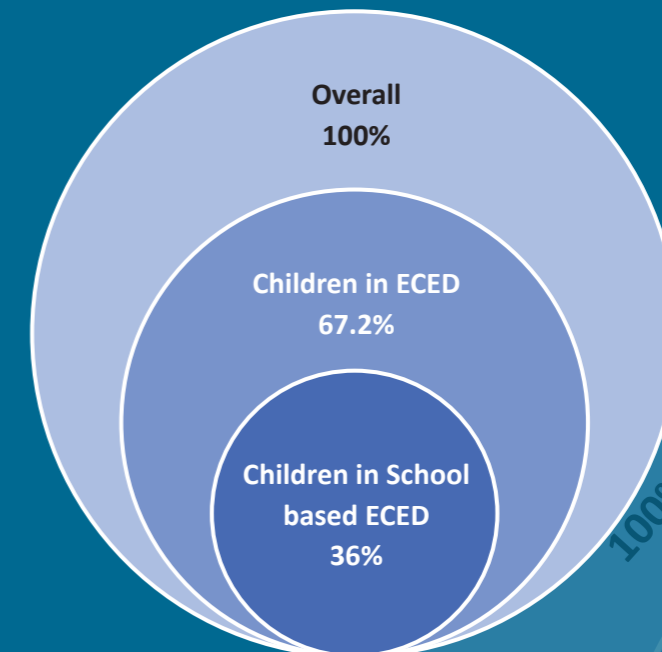

Assessment of Early Childhood Education and Development 2019

A report on early learning and development standards (ELDS)

Government of Nepal
Ministry of Education, Science and Technology
Education Review Office (ERO)
Sanothimi, Bhaktapur